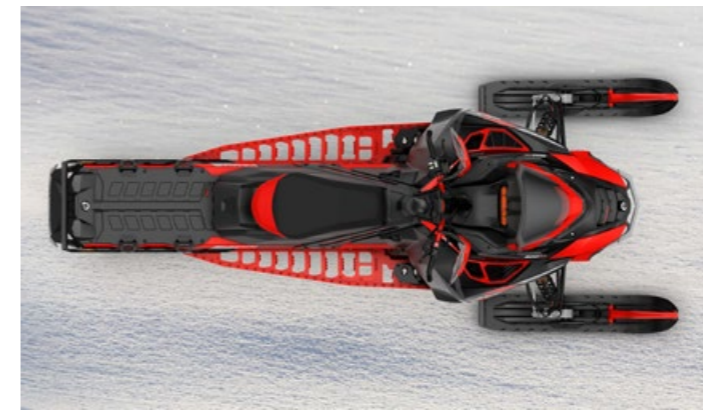

69 RANGER
900 ACE

SNOW CRUISER
900 ACE Turbo

ALPINE
900 ACE Turbo

LIMITED
900 ACE Turbo

IN BOOST WE TRUST

THE NEW Xterrain RE 900 ACE Turbo R

The thrill, freedom and joy of riding. Fierce and seamless performance. New generation suspension. Superior riding characteristics. The Xterrain RE 900 ACE Turbo R is the most powerful Lynx snowmobile. Ever.