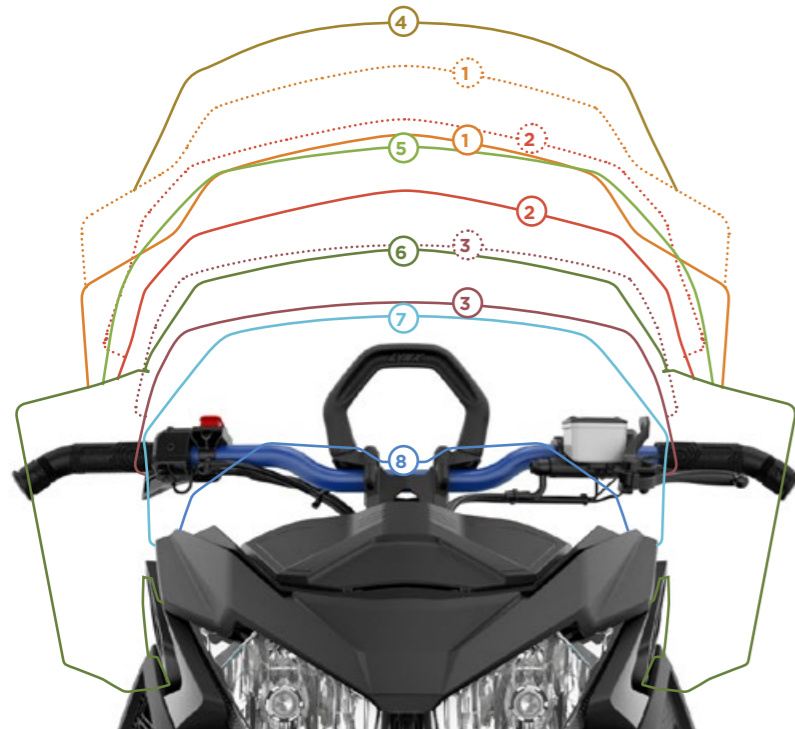

RADIEN / RADIEN-X

EASILY CHOOSE YOUR IDEAL WINDSHIELD

ADJUSTABLE WINDSHIELDS	Lowest Position	Highest Position
1 HIGH TO EXTRA HIGH	58.5 cm	63.5 cm
2 MEDIUM TO HIGH	48.5 cm	58.5 cm
3 LOW TO MEDIUM	37 cm	43 cm