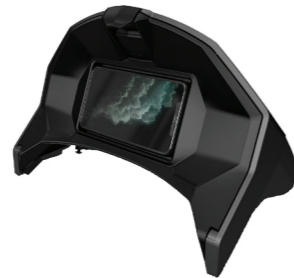

860201270
49 €

RADIEN / RADIEN-X

CELL PHONE HOLDER

860202072
209 €

Doubles the storage with additional 4 liter capacity. Can be used with or without windshield. Does not include cell phone. Available also the replacement door for glovebox, 860202169, sold separately.